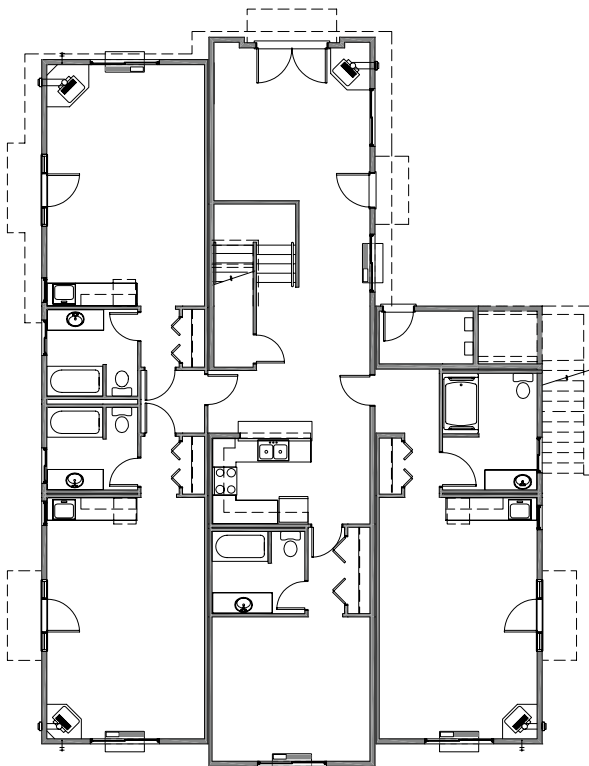

Blue Iguana Inn

The Need:

A two-storey inn to be used for both short-term and long-term guests.

The Mission:

Turn the architect’s ideas and vision for a Pueblo style building into a modular reality.

The Solution:

Off-site modular construction allowed for the efficient construction of this high-end building in a region that is otherwise very expensive to build in.

“Britco’s system of modular construction has made it possible for us to build an excellent facility without the time delays and enormous construction expenses that would normally be expected in this area.”

- Marc Whitman: Architect & Owner

Lower Floor