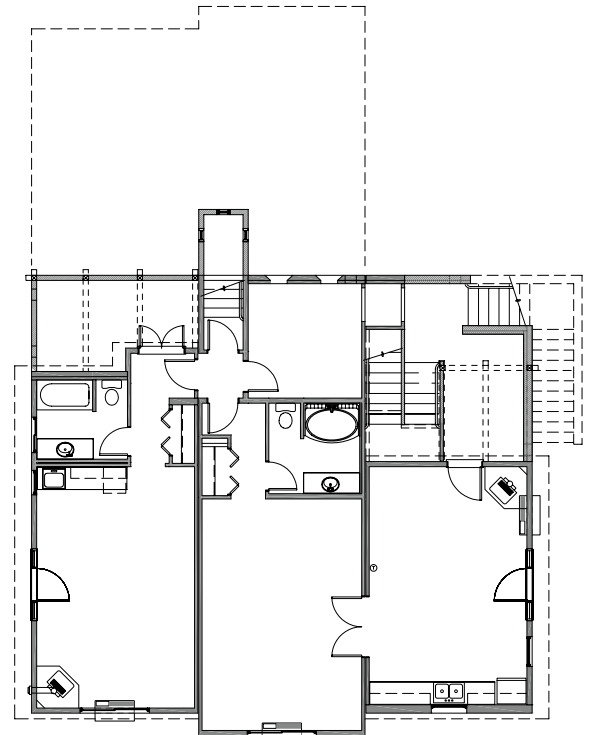

The inn was designed for use as six separate suites or inter-connecting units in various configurations depending on the guests' space requirements. The top floor structure was constructed to accommodate a hot tub and deck. The building has a hot water on-demand boiler with recirculation system and the rooms include gas-fired stoves and individually controlled HVAC systems for maximum efficiency.

Blue Iguana Inn

The Need:

A two-storey inn to be used for both short-term and long-term guests.

The Mission:

Turn the architect’s ideas and vision for a Pueblo style building into a modular reality.

The Solution:

- Marc Whitman: Architect & Owner

Lower Floor

Upper Floor

800.527.4826

www.britco.com